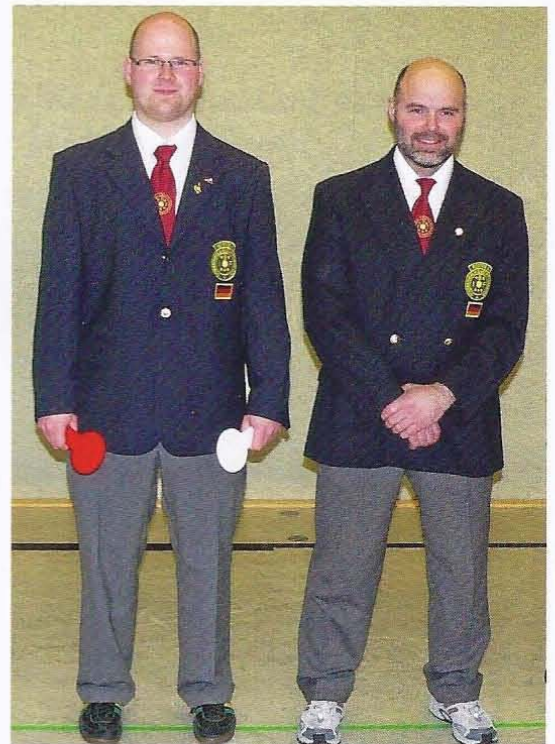

**Referee-clothing:**  
grey pants/skirt, white shirt/blouse,  
IBF necktie (wine-red with emblem),  
dark jacket with IBF-referee emblem,  
sport shoes with white or beige sole

**Sign of the fighter:**  
please time out